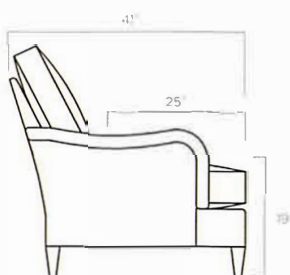

1. SELECT YOUR COLLECTION

Profiles or Profiles Plus determines your depth.
 Profiles is 37" deep overall with a seat depth of 22",
 Profiles Plus is 41" deep overall with a seat depth of 25".

PROFILES

PROFILES PLUS

3. SELECT YOUR PIECE

(All dimensions noted below refer to Track arm styles. For other arm styles please see photos of arms on reverse side.)

- 10 Ottoman
- 11 Chair
- 12 Loveseat - 60" wide
- 13 Sofa - 68" wide
- 14 Sofa - 76" wide

6. SELECT WELT OR WELTLESS

STANDARD DIMENSIONS:

PROFILES

Outside Depth 37"
 Inside Depth 22"
 Overall Height 37"
 Seat Height 19"
 Arm Height 24"

PROFILES PLUS

Outside Depth 41"
 Inside Depth 25"
 Overall Height 37"
 Seat Height 19"
 Arm Height 24"