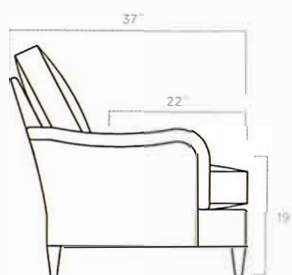

AMBELLA

HOME COLLECTION

PROFILES AND PROFILES PLUS COLLECTIONS

A collection of silhouettes, styling details and sizes that can be combined to create the perfect individual piece of upholstery.

Follow these 6 steps to customize your upholstered piece.

1. SELECT YOUR COLLECTION

Profiles or Profiles Plus determines your depth.
 Profiles is 37" deep overall with a seat depth of 22",
 Profiles Plus is 41" deep overall with a seat depth of 25".

PROFILES

PROFILES PLUS

3. SELECT YOUR PIECE

(All dimensions noted below refer to Track arm styles. For other arm styles please see photos of arms on reverse side.)

- 10 Ottoman
- 11 Chair
- 12 Loveseat - 60" wide
- 13 Sofa - 68" wide
- 14 Sofa - 76" wide

6. SELECT WELT OR WELTLESS

STANDARD DIMENSIONS:

PROFILES

Outside Depth 37"
 Inside Depth 22"
 Overall Height 37"
 Seat Height 19"
 Arm Height 24"

PROFILES PLUS

Outside Depth 41"
 Inside Depth 25"
 Overall Height 37"
 Seat Height 19"
 Arm Height 24"