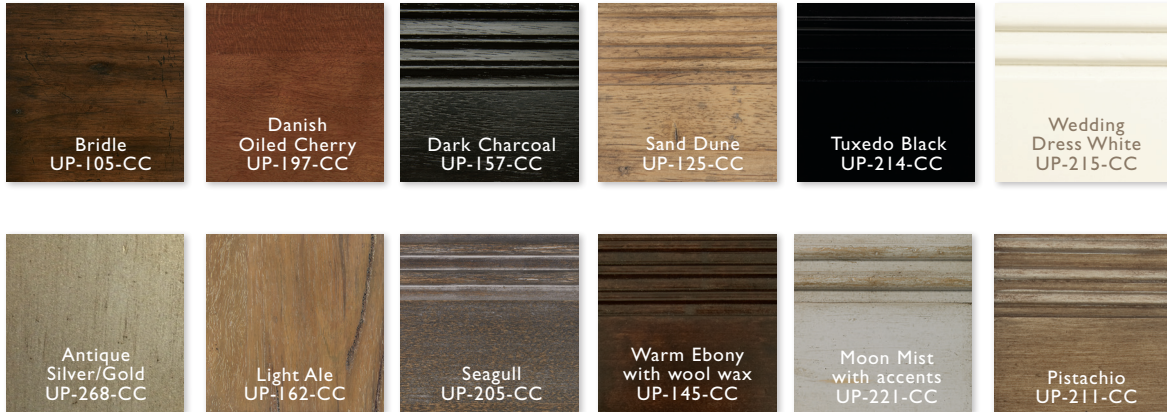

# COUTURE FINISHES

INSPIRED BY IN-LINE CARACOLE FINISHES

## STANDARD FINISHES

## COLOR MATCHING

Have a favorite Benjamin Moore paint swatch? Let us color-match a paint finish for the frame of your Caracole Couture selection. Upcharges will apply.

*Our Couture finishes are inspired by our in-line product and may vary in color depending on wood species.*