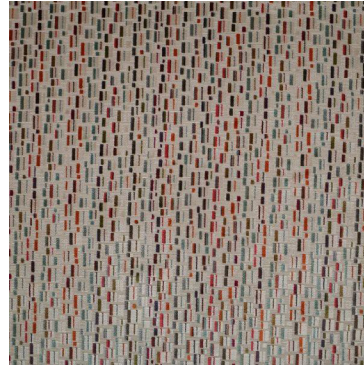

8200-12CC - GRADE 2

8202-50CC - GRADE 2

*Featured fabrics are for visual reference only and may not reflect the true color and/or repeat of the fabric.
For an accurate representation, please reference an actual fabric swatch/sample.*

caracole *couture*

updated December 2021

8203-16CC - GRADE 2

8203-22CC - GRADE 2

8213-30CC - GRADE 10

8214-10CC - GRADE 10

8215-30CC - GRADE 9

8243-27CC - GRADE 8

8249-93CC - GRADE 4

8287-45CC - GRADE 6

*Featured fabrics are for visual reference only and may not reflect the true color and/or repeat of the fabric.
For an accurate representation, please reference an actual fabric swatch/sample.*