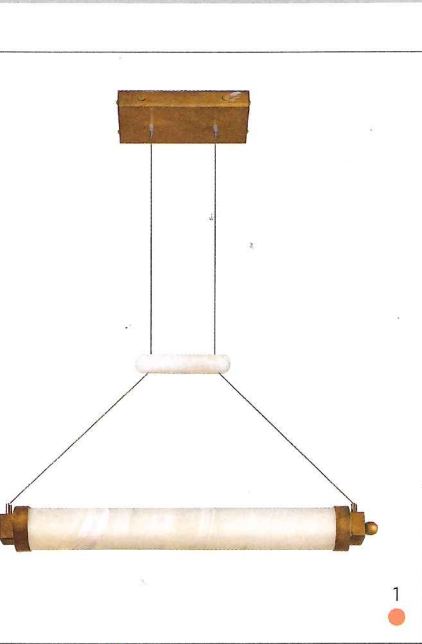

DESIGNERS TODAY

style. substance. soul.

1

2

3

4

5

6

METAL MUSES
From modern to industrial, new designs at every market are making the most of metal accents.

9

7

8

10

1. Meridian Pendant Light, Santangelo Lighting & Design / 2. Airflow Chair, Caracole / 3. Recycled Car Metal Animal Masks, Mbare / 4. Vega LED Torchiera, Adesso Inc. / 5. Celine Curveback Sofa, Diamond Sofa / 6. Matte Gold Rabbit, Global Views / 7. Gold & White Strand Chair, Sagebrook Home / 8. Xavier Velvet Dining Chair, Meridian Furniture / 9. Abstract Wire Man Floor Sculpture, Phillips Collection / 10. Damon Bar Table, Sunpan