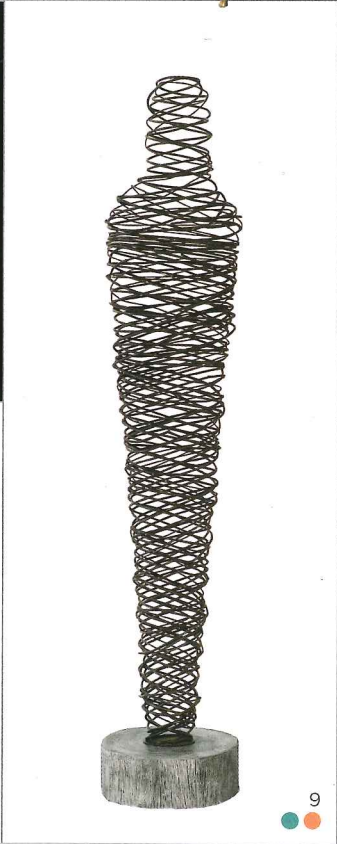

DESIGNERS TODAY

style. substance. soul.

1

2

3

4

5

6

METAL MUSES
From modern to industrial, new designs at every market are making the most of metal accents.

9

7

8

10

1. Meridian Pendant Light, Santangelo Lighting & Design / 2. Airflow Chair, Caracole / 3. Recycled Car Metal Animal Masks, Mbare / 4. Vega LED Torchiera, Adesso Inc. / 5. Celine Curveback Sofa, Diamond Sofa / 6. Matte Gold Rabbit, Global Views / 7. Gold & White Strand Chair, Sagebrook Home / 8. Xavier Velvet Dining Chair, Meridian Furniture / 9. Abstract Wire Man Floor Sculpture, Phillips Collection / 10. Damon Bar Table, Sunpan