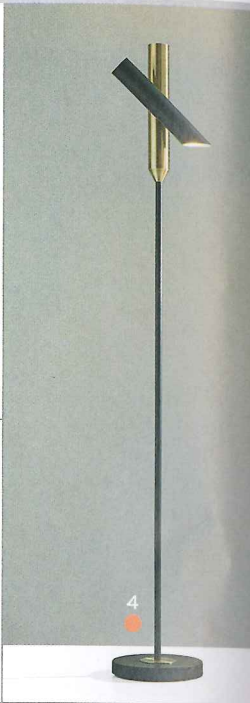

DESIGNERS TODAY

style. substance. soul.

1

2

3

4

5

6

METAL MUSES
From modern to industrial, new designs at every market are making the most of metal accents.

9

7

8

10

1. Meridian Pendant Light, Santangelo Lighting & Design / 2. Airflow Chair, Caracole / 3. Recycled Car Metal Animal Masks, Mbare / 4. Vega LED Torchiera, Adesso Inc. / 5. Celine Curveback Sofa, Diamond Sofa / 6. Matte Gold Rabbit, Global Views / 7. Gold & White Strand Chair, Sagebrook Home / 8. Xavier Velvet Dining Chair, Meridian Furniture / 9. Abstract Wire Man Floor Sculpture, Phillips Collection / 10. Damon Bar Table, Sunpan