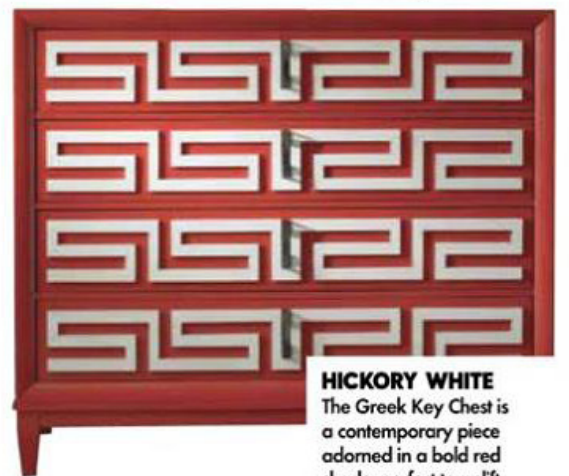

CURATIONS
Brass plating and tempered tawny glass come together beautifully in the Moscow Console. Website: www.curationslimited.com

LEXINGTON
The Horizons Dining Table in white oak veneer has a decorative metal base that showcases a hand-applied bronze finish. Website: www.lexington.com

LILIAN AUGUST
The Gibson Chair is defined by its high-back cushion with edges detailed in nickel ferrules and bone white legs. Website: www.hickorywhite.com/lillianaugust

ELLE DECOR LOVES

BAKER
Part of the Barbara Barry Collection, this seater in exposed wood reflects a casual mood. The Baker Comfort Cushion completes its look. Website: www.bakerfurniture.com

PHILLIPS COLLECTION
Designed using malachite and glass, the Malachite Coffee Table is a statement piece, ideal for modern homes. Website: www.phillipscollection.com

HANCOCK & MOORE
Traditional craftsmanship and modern details make this leather Hepworth Tufted Wing Chair a must-have. Website: www.hancockandmoore.com