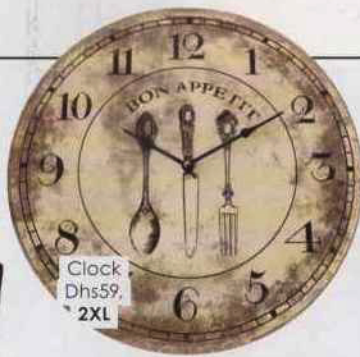

Add some faux vintage to your dining area, for that authentic French touch

Chair  
Dhs6670,  
Selva

This makes for a great accent piece, perfect for the end of the bed.

Clock  
Dhs59,  
2XL

Frame  
Dhs1400,  
Harvey Nichols