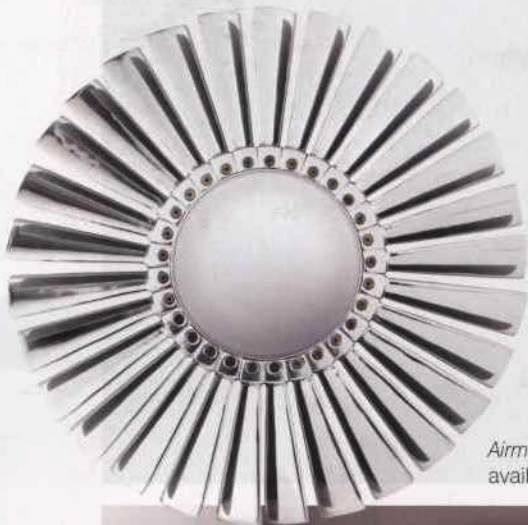

Rectangle mirror, Barbara Barry, Bloomingdale's Home.

Oval Caracole mirror, Bloomingdale's Home

Seattle mirror by Bagno Design

Airmaster mirror by Eichholtz, available at Bloomingdale's Home

Shield wall mirror by Umbra, available at THE ONE

# Mirrors

Whether you're adding a mirror to an en-suite, wet room or bathroom, make sure functional features match your design aesthetic.

Memory bathroom collection by Agape

Arabian Nights mirror by Nada Debs, available at Bloomingdale's Home