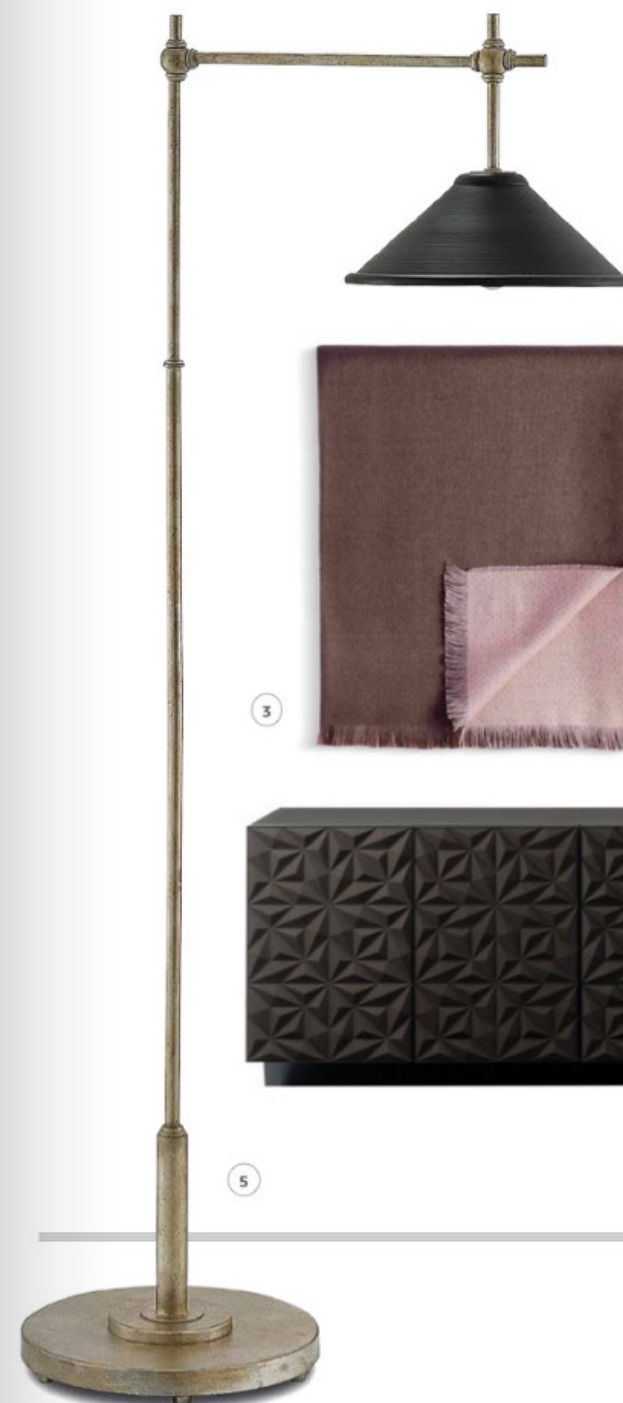

DISPLAY UNTIL 12/05/17

\$5.95 US

EYE ON DESIGN

Modular, boxy, yet just as cozy, the Rubix series from Camerich uniquely features inlaid piping available in multiple color choices. Varied modular components, including attachable sofa arms allow for unrivaled flexibility. Paired with Plush, whimsical, and inviting, the Honey Chair is an eye-catcher in any space. Hut's table top is available in Carrara Marble, Mystique Brown Marble, Brown Walnut Veneer, or Black Walnut Veneer. Bottom structure, which conveniently doubles up as a book/magazine holder, Available at Alchemy Collections, www.alchemycollections.com

Bring an artsy vibe and keep your small space feeling light and bright with this contemporary, Caracole Modern Floater Cocktail Table made with an artisan, cast glass top and chic, brushed chrome base. Snuggle two together in front of the sofa for a swank cocktail table that visually does not appear to take up too much space. Available through Greenbaum Home Furnishings. www.greenbaumfurnishings.com

Sleek and balanced Van Ness Chaise from Allan Knight. Available through Terris Draheim. www.terrisdraheim.com

1) Designed by Thierry Picassette, the Rosace Sideboard from Roche Bobois features a 3D facade in thermo-formed foam. Available from www.roche-bobois.com 3) A lovely pairing, mauve and taupe accent L'Objet's Double Face Throw. From Hedge & Vine www.hedge-andvine.com 4) Add a graphic moment with the Soria pillow in rose and Urban jungle in night, both from Elitis. Availibale at www.williamandwayne.com 5) Architectural and Asian-inspired, the Dao Floor Lamp has an inner finish of Silver Granello, perfect for reading. www.curreycodealers.com

Composed of 100% linen, the textural, knotted and fringed mirror from Elitis. www.williamandwayne.com